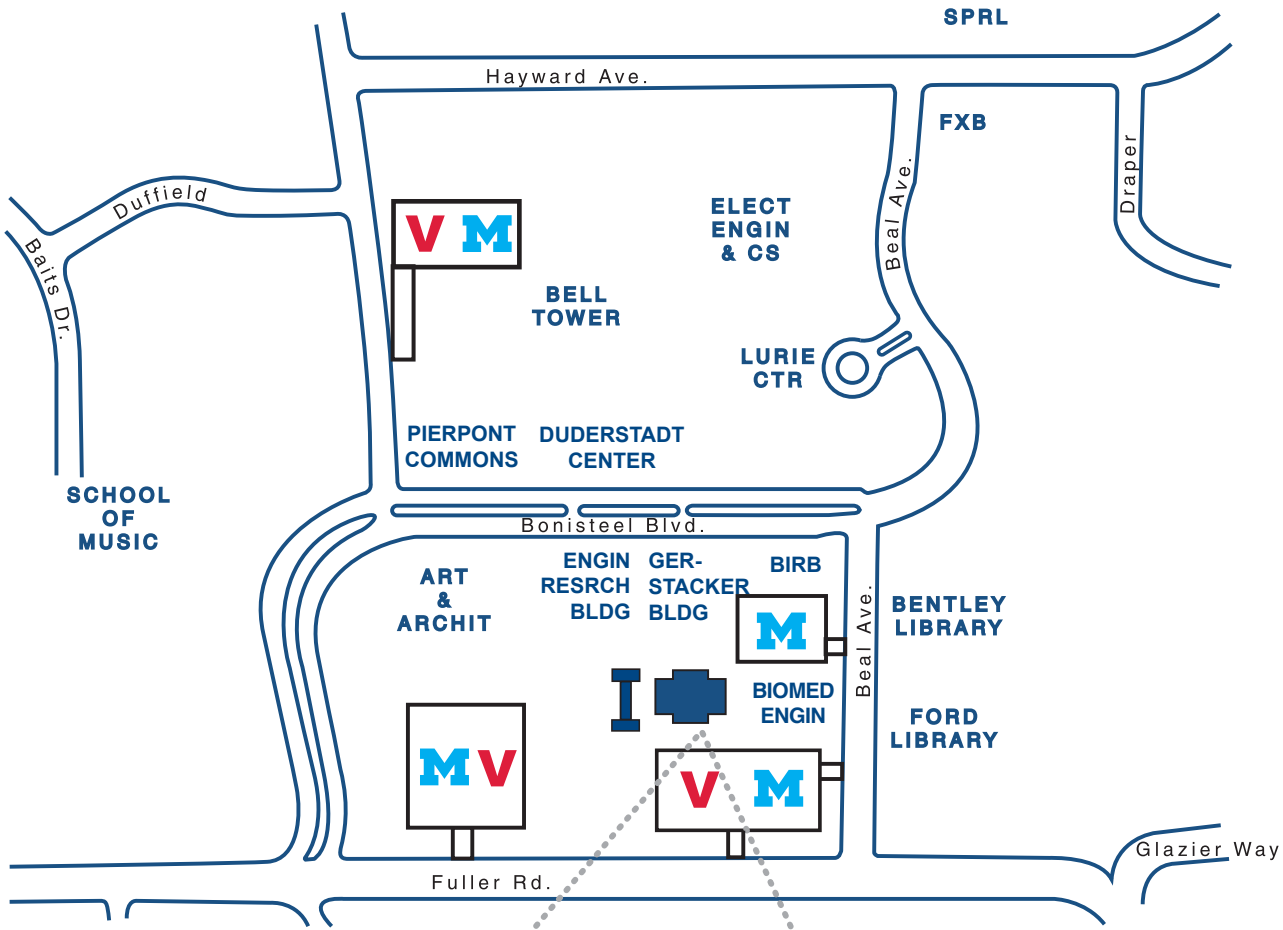

SCHOOL OF INFORMATION
UNIVERSITY OF MICHIGAN

West Hall (3rd & 4th floors)
1085 South University Ave.
University of Michigan
Central Campus

To North Campus

to Central Campus

M = Blue Parking (U-M only)

V = Visitor Parking

School of Information North
 1075 Beal Avenue
 University of Michigan
 North Campus