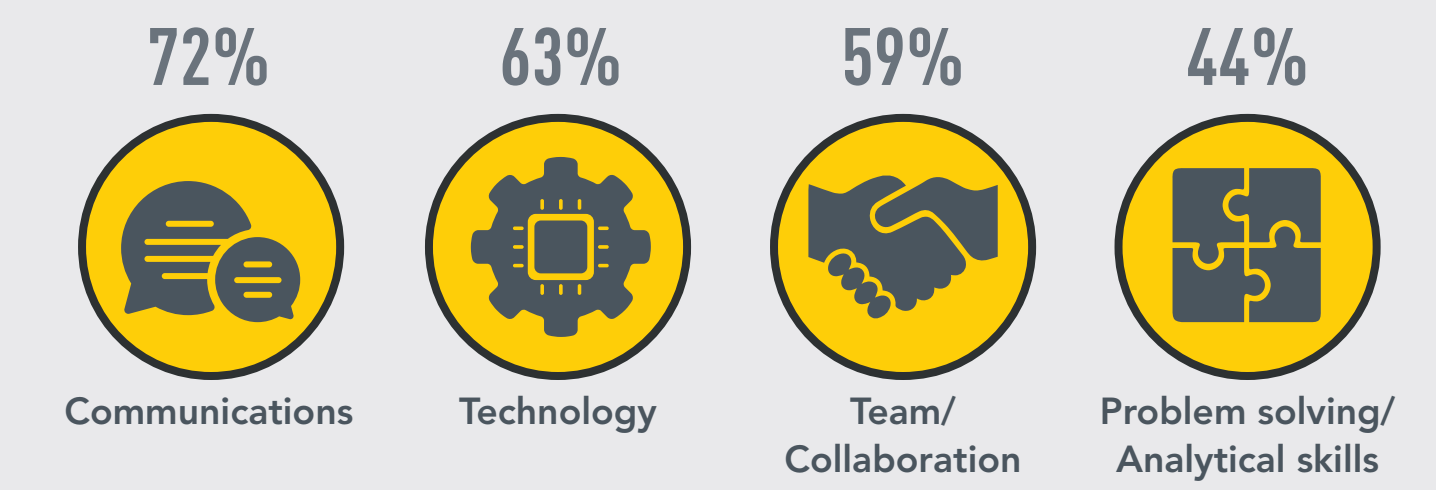

Grads report the following skills* as the most valuable for job success

*80% response rate or known outcome