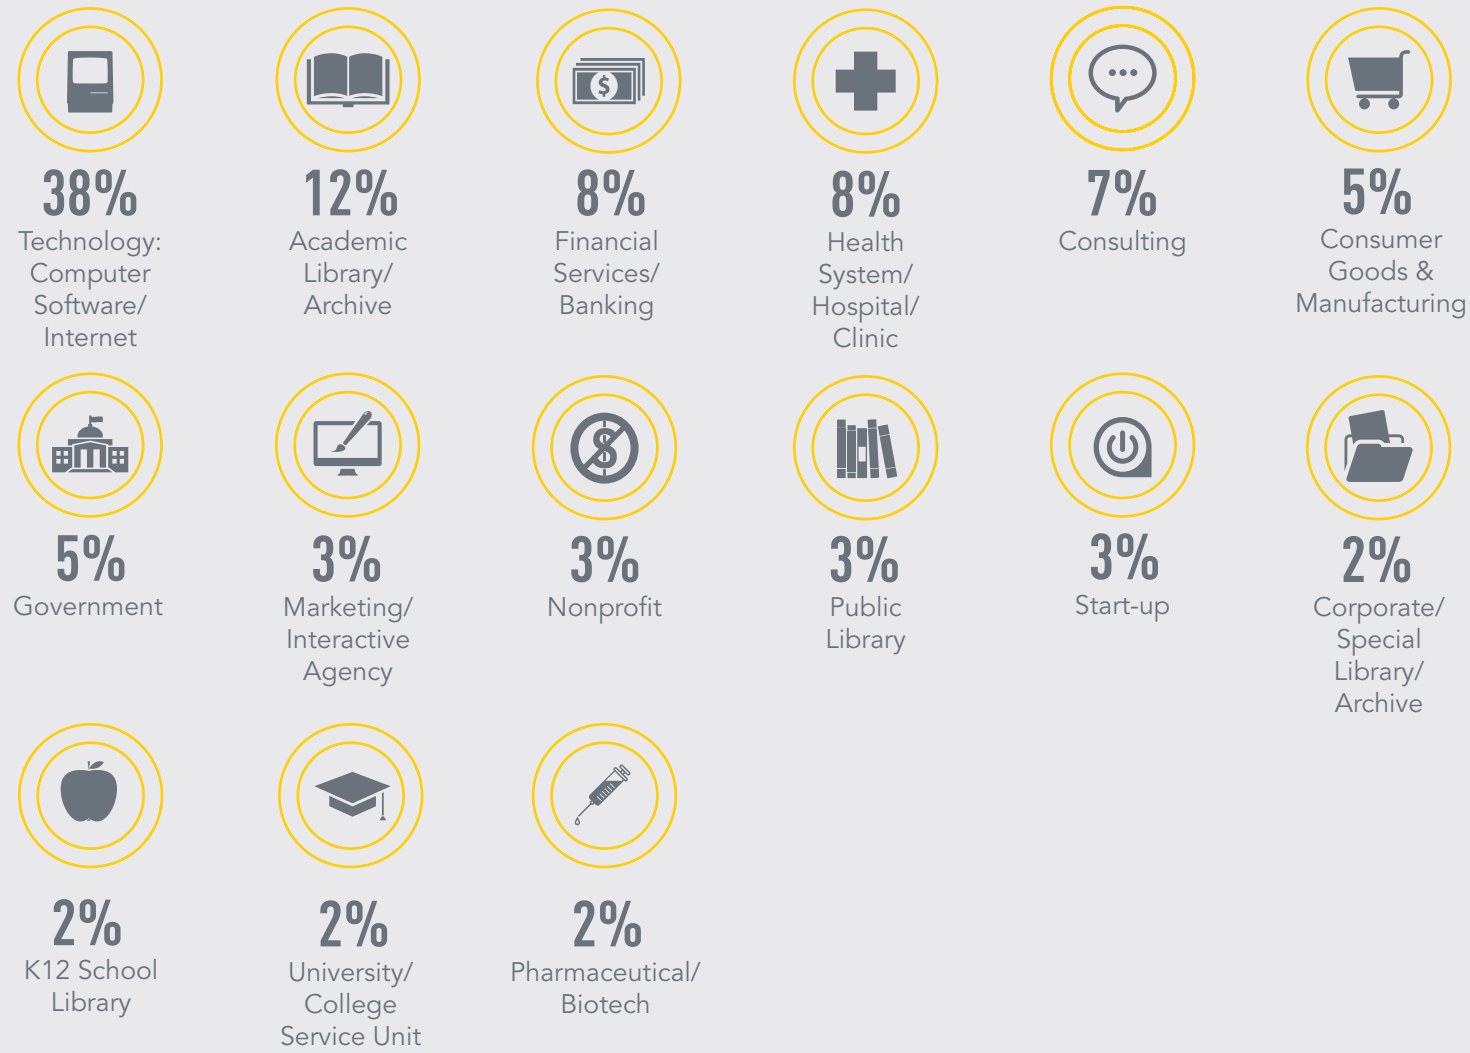

SCHOOL OF INFORMATION

UNIVERSITY OF MICHIGAN

2016 EMPLOYMENT REPORT

The University of Michigan School of Information (UMSI) Career Development Office surveys our graduates to identify their post-graduation plans and outcomes. This report summarizes first-destination employment outcomes from 2015 graduates across our four programs: BSI, MSI, MHI and PhD from graduates who completed the survey by the deadline or for whom a known outcome was reported in other ways. Of the UMSI students who graduated in 2015, 81% responded to the survey or reported their outcomes in other ways.

Rockies/Plains 1%

STATES EMPLOYING THE MOST GRADS

Michigan
39%

California
27%

INDUSTRIES UMSI GRADS ARE WORKING IN

*81% response rate or known outcome

WHERE ARE GRADUATES ACCEPTING JOBS?

AVERAGE SALARY BY DEGREE