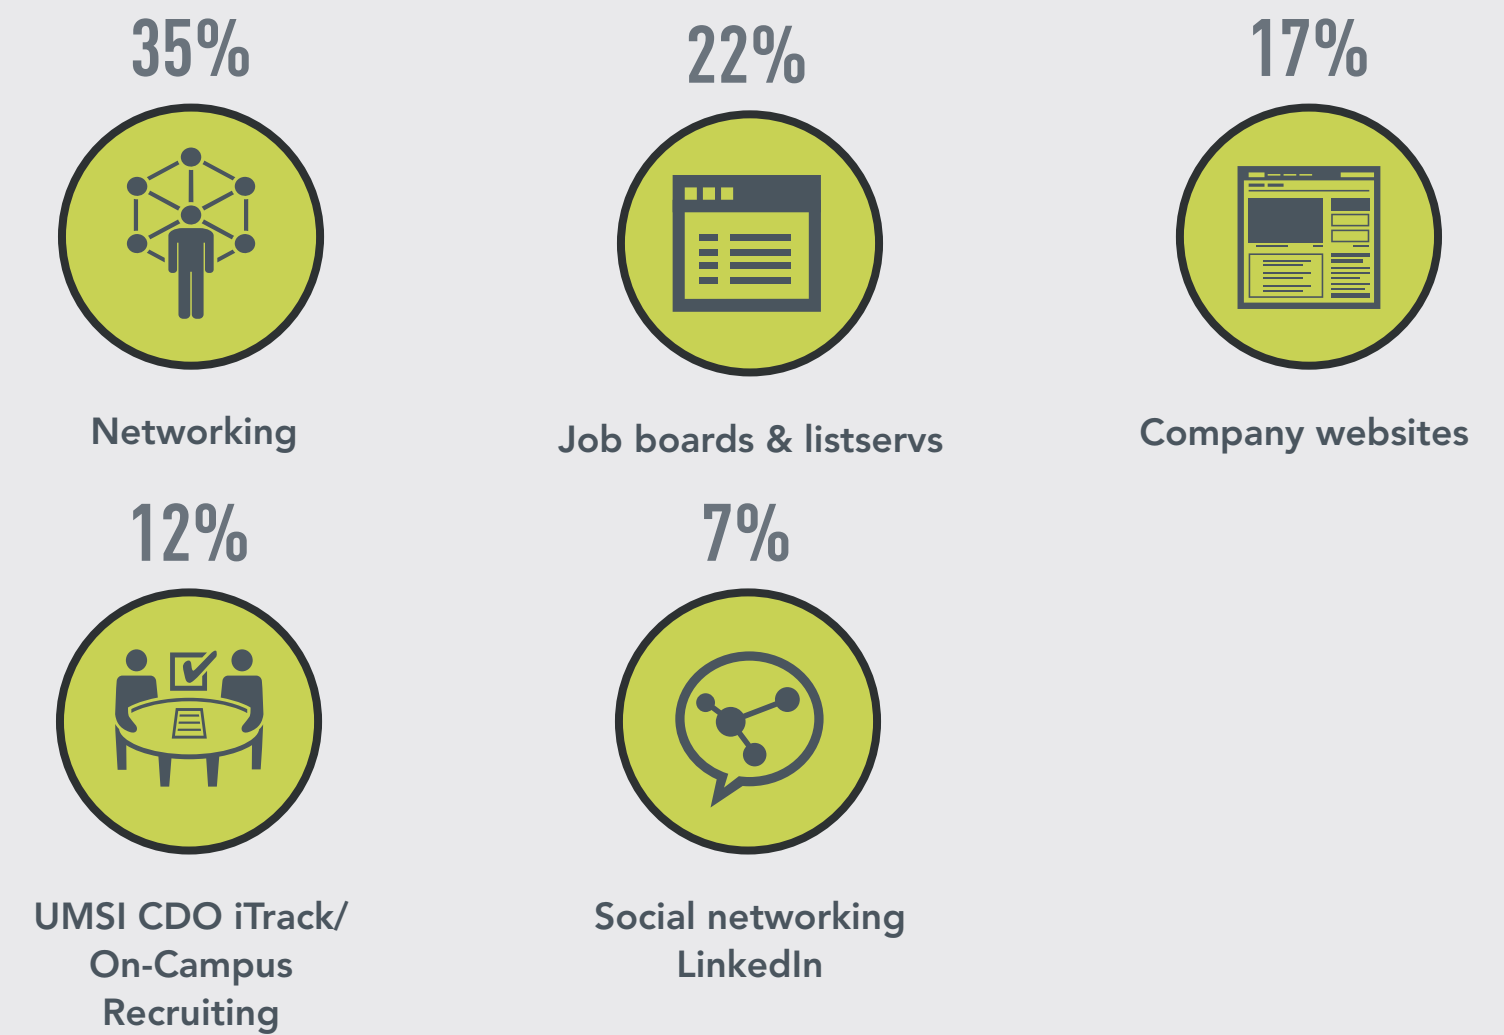

THE MOST EFFECTIVE JOB SEARCH METHODS