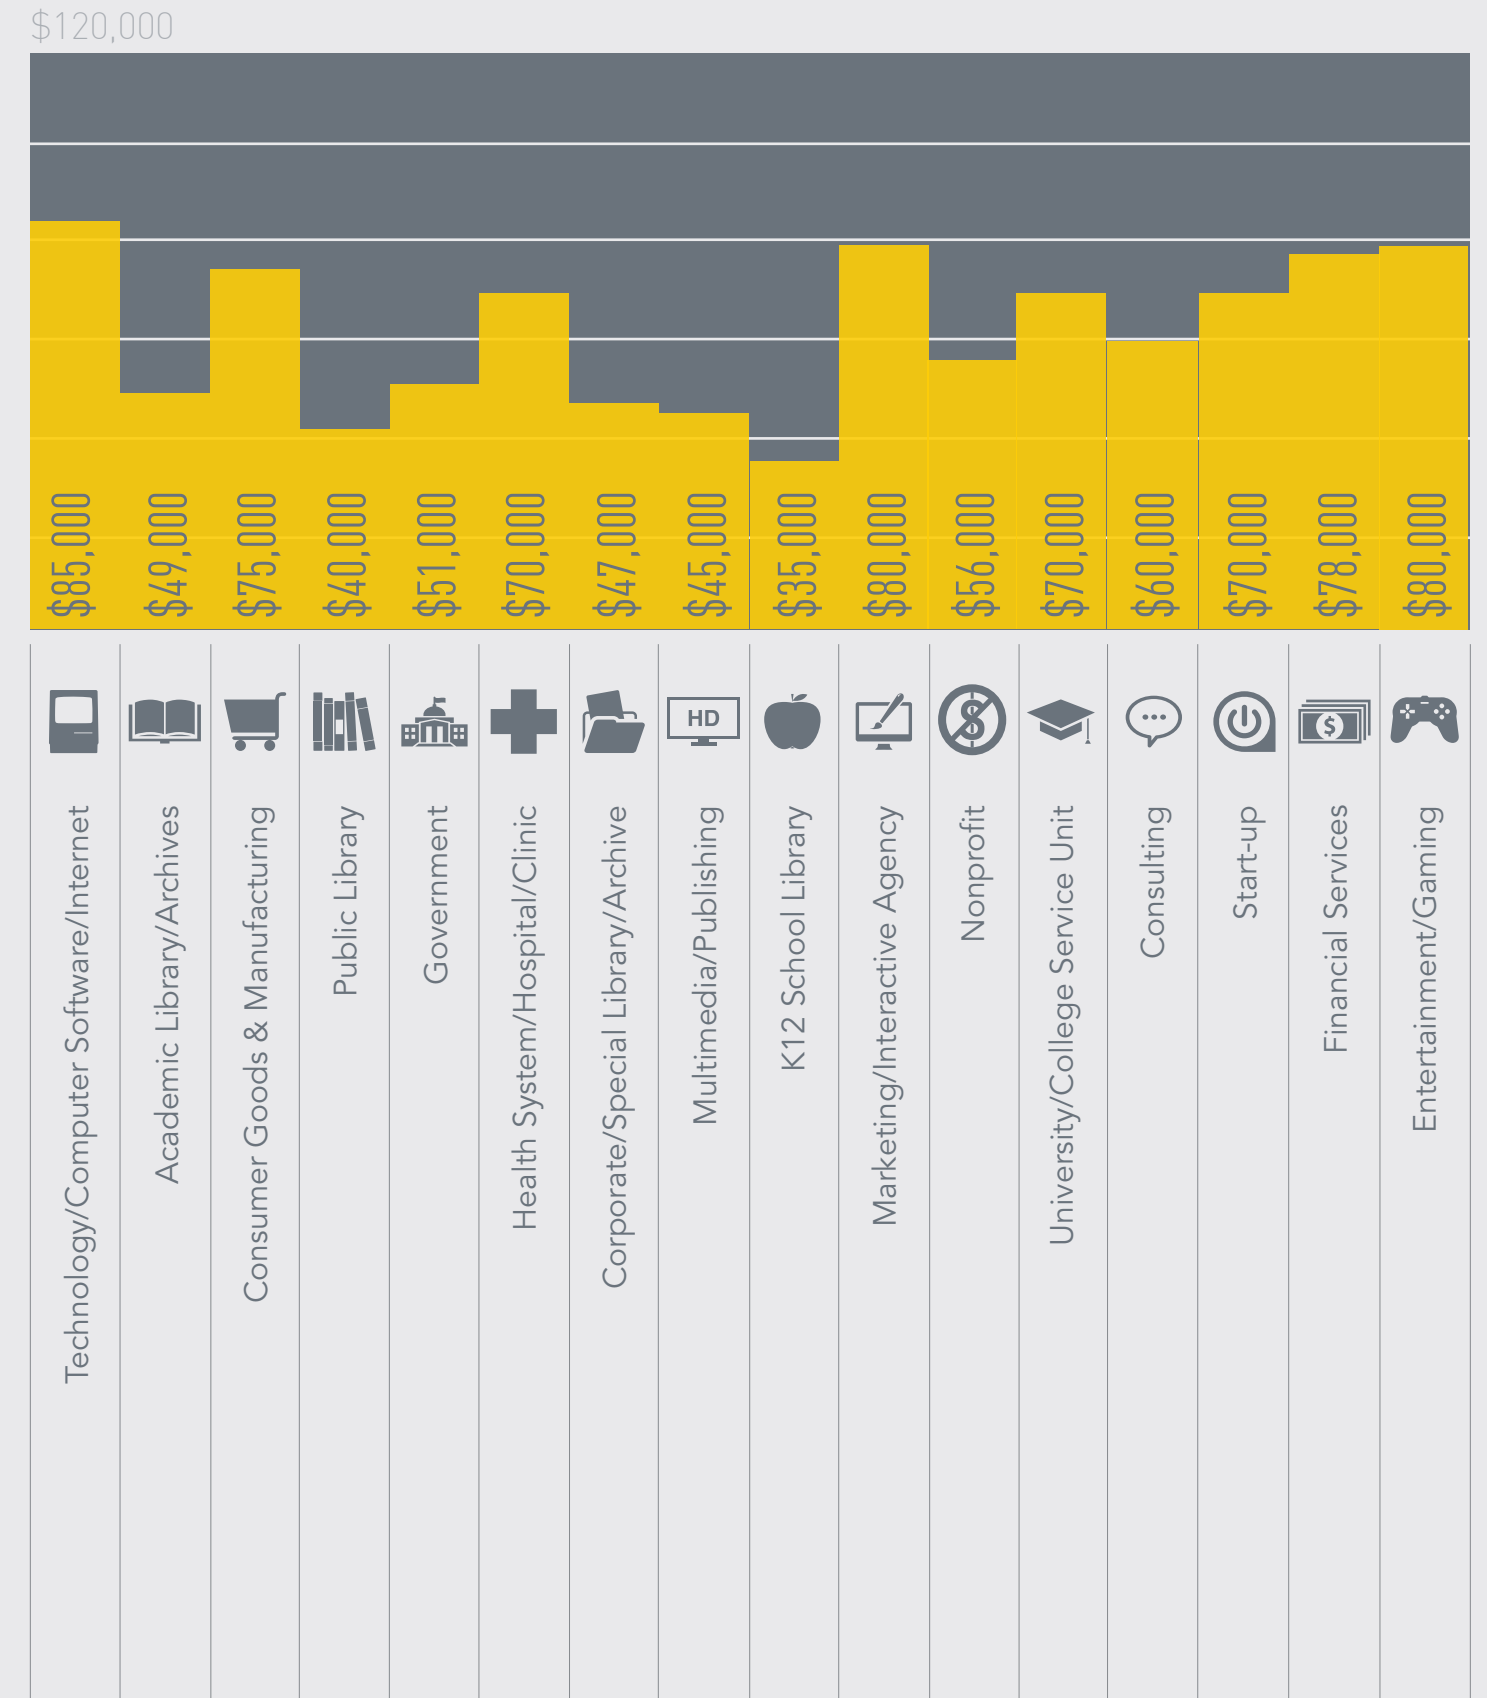

SCHOOL OF INFORMATION

UNIVERSITY OF MICHIGAN

2016 EMPLOYMENT REPORT

The University of Michigan School of Information (UMSI) Career Development Office surveys our graduates to identify their post-graduation plans and outcomes. This report summarizes first-destination employment outcomes from 2015 graduates across our four programs: BSI, MSI, MHI and PhD from graduates who completed the survey by the deadline or for whom a known outcome was reported in other ways. Of the UMSI students who graduated in 2015, 81% responded to the survey or reported their outcomes in other ways.

WHERE UMSI GRADS ARE WORKING

Northeast 11%

Mid-Atlantic 5%

Midwest 45%

West 30%

Southwest 2%

Southeast 5%

International 1%

Rockies/Plains 1%

STATES EMPLOYING THE MOST GRADS

Michigan
39%

California
27%

INDUSTRIES UMSI GRADS ARE WORKING IN

*81% response rate or known outcome

WHERE ARE GRADUATES ACCEPTING JOBS?

AVERAGE SALARY BY DEGREE

One industry PhD salary reported: \$85,000.

Academia (post doc positions) salary reported: \$55,000

*Private Sector: \$75,000 Public Sector: \$50,000

AVERAGE SALARIES BY INDUSTRY

SALARIES BY REGION & INDUSTRY