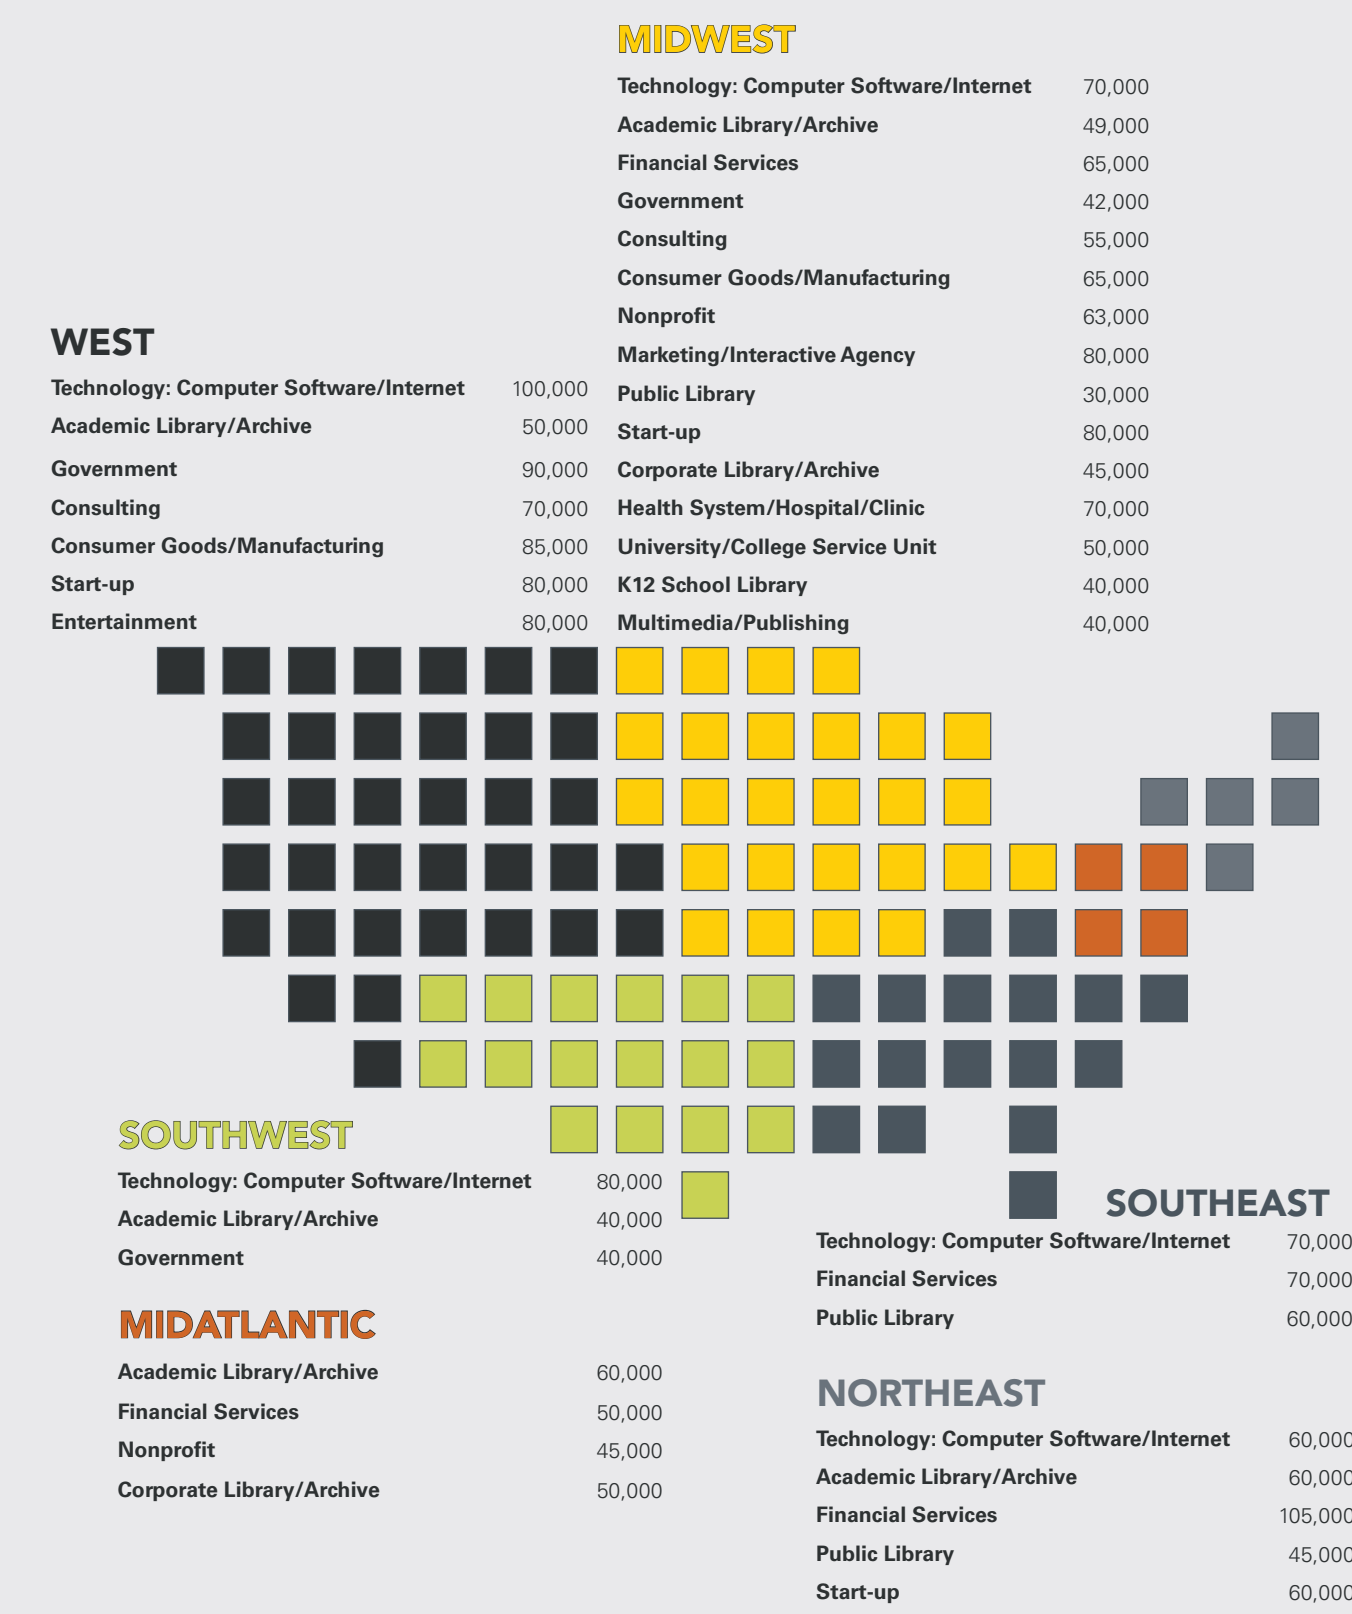

SCHOOL OF INFORMATION

UNIVERSITY OF MICHIGAN

2016 EMPLOYMENT REPORT

The University of Michigan School of Information (UMSI) Career Development Office surveys our graduates to identify their post-graduation plans and outcomes. This report summarizes first-destination employment outcomes from 2015 graduates across our four programs: BSI, MSI, MHI and PhD from graduates who completed the survey by the deadline or for whom a known outcome was reported in other ways. Of the UMSI students who graduated in 2015, 81% responded to the survey or reported their outcomes in other ways.

WHERE UMSI GRADS ARE WORKING

Northeast 11%

Mid-Atlantic 5%

Midwest 45%

West 30%

Southwest 2%

Southeast 5%

International 1%

Rockies/Plains 1%

STATES EMPLOYING THE MOST GRADS

Michigan
39%

California
27%

INDUSTRIES UMSI GRADS ARE WORKING IN

*81% response rate or known outcome

WHERE ARE GRADUATES ACCEPTING JOBS?

AVERAGE SALARY BY DEGREE

One industry PhD salary reported: \$85,000.

Academia (post doc positions) salary reported: \$55,000

*Private Sector: \$75,000 Public Sector: \$50,000

AVERAGE SALARIES BY INDUSTRY

SALARIES BY REGION & INDUSTRY