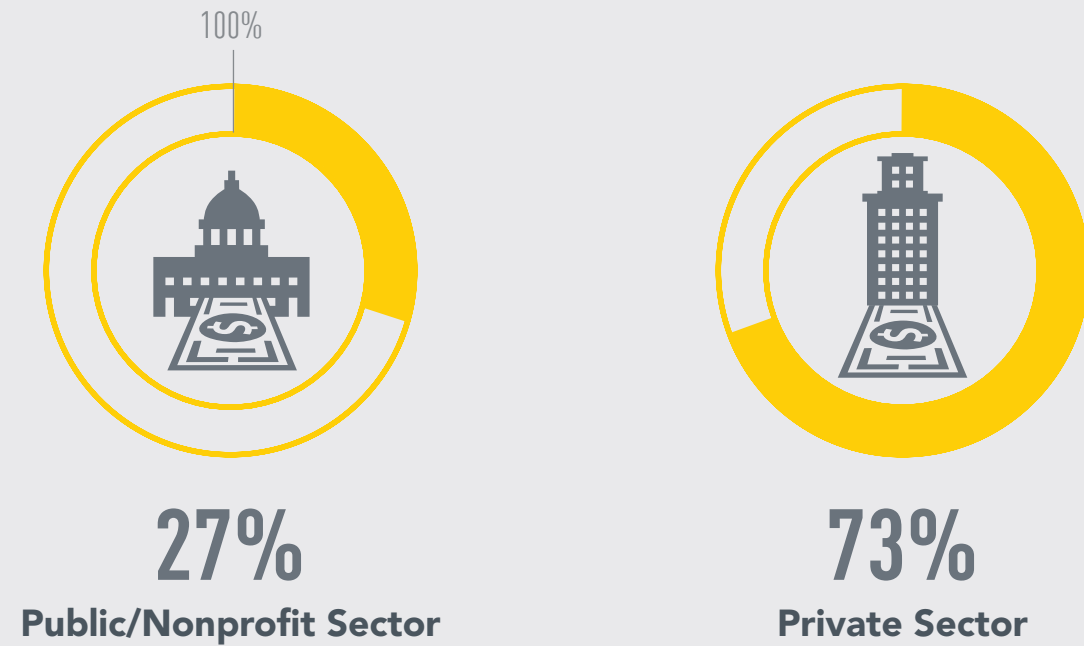

SCHOOL OF INFORMATION

UNIVERSITY OF MICHIGAN

2016 EMPLOYMENT REPORT

The University of Michigan School of Information (UMSI) Career Development Office surveys our graduates to identify their post-graduation plans and outcomes. This report summarizes first-destination employment outcomes from 2015 graduates across our four programs: BSI, MSI, MHI and PhD from graduates who completed the survey by the deadline or for whom a known outcome was reported in other ways. Of the UMSI students who graduated in 2015, 81% responded to the survey or reported their outcomes in other ways.

Rockies/Plains 1%

STATES EMPLOYING THE MOST GRADS

Michigan
39%

California
27%

INDUSTRIES UMSI GRADS ARE WORKING IN

*81% response rate or known outcome

WHERE ARE GRADUATES ACCEPTING JOBS?

AVERAGE SALARY BY DEGREE