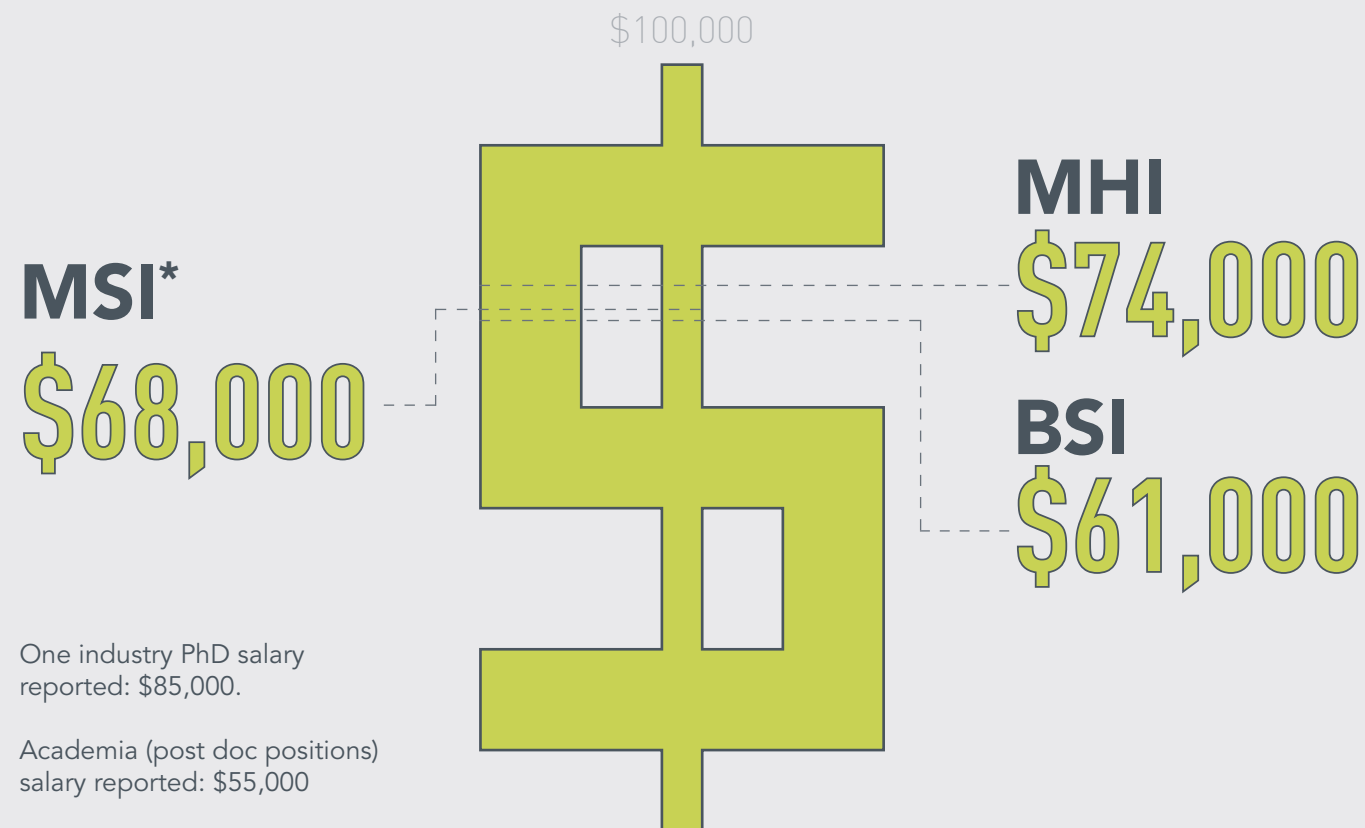

SCHOOL OF INFORMATION

UNIVERSITY OF MICHIGAN

2016 EMPLOYMENT REPORT

The University of Michigan School of Information (UMSI) Career Development Office surveys our graduates to identify their post-graduation plans and outcomes. This report summarizes first-destination employment outcomes from 2015 graduates across our four programs: BSI, MSI, MHI and PhD from graduates who completed the survey by the deadline or for whom a known outcome was reported in other ways. Of the UMSI students who graduated in 2015, 81% responded to the survey or reported their outcomes in other ways.

Rockies/Plains 1%

STATES EMPLOYING THE MOST GRADS

Michigan
39%

California
27%

INDUSTRIES UMSI GRADS ARE WORKING IN

*81% response rate or known outcome

WHERE ARE GRADUATES ACCEPTING JOBS?

AVERAGE SALARY BY DEGREE

One industry PhD salary reported: \$85,000.

Academia (post doc positions) salary reported: \$55,000

*Private Sector: \$75,000 Public Sector: \$50,000

AVERAGE SALARIES BY INDUSTRY

SALARIES BY REGION & INDUSTRY