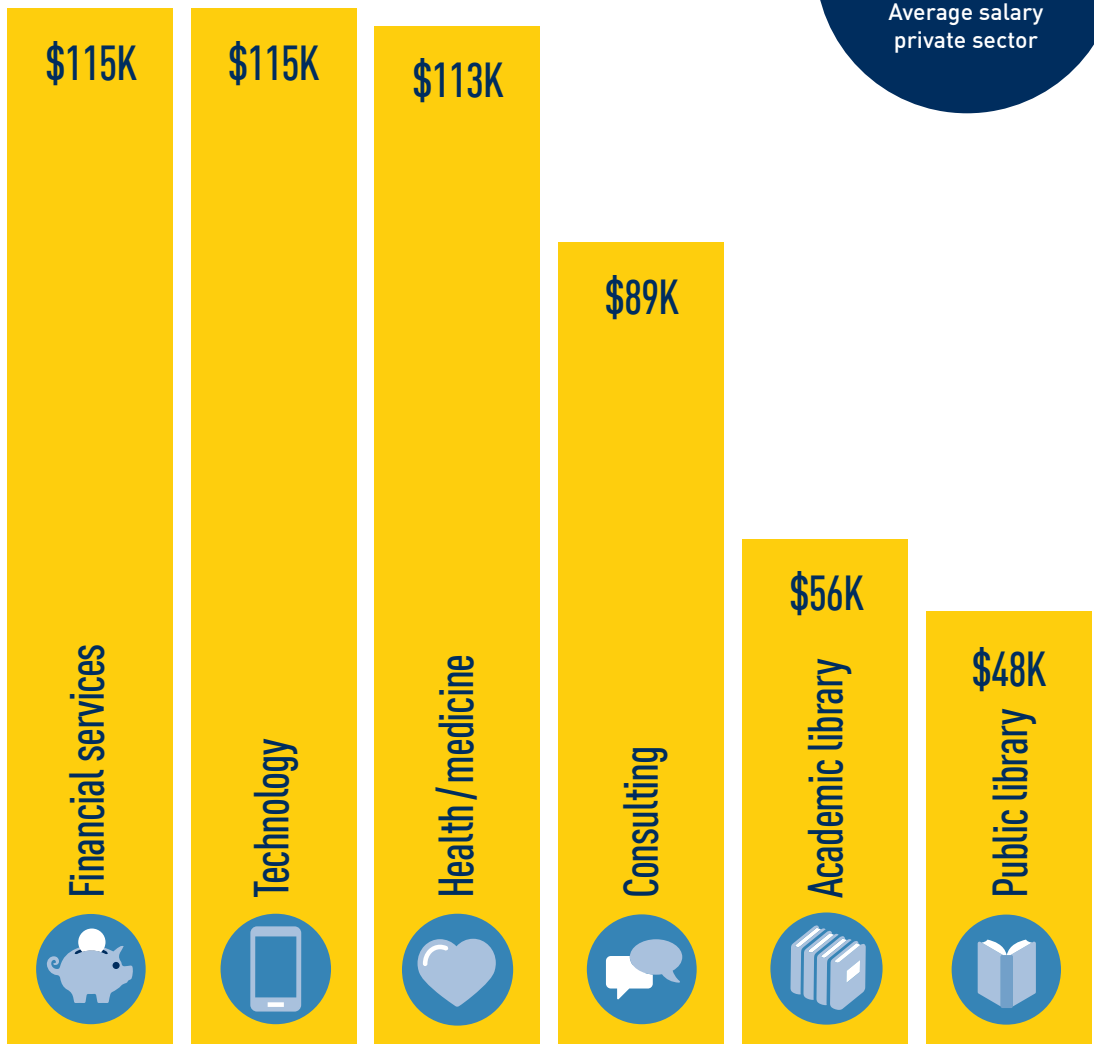

West
25%

South
12%

States employing the most grads

Top industries our graduates are working in

Technology
40%

Financial services
10%

Consulting
7%

Academic library
6%

Health/medicine
6%

University/college
dept. or service unit
6%

Consumer goods
& services
3%

Entertainment/
gaming
3%

Government
3%

Nonprofit/NGO
3%

Public library
3%

Manufacturing
2%

Marketing/
design agency
2%

Energy
1%

Start-up
1%

Salary by industry

\$109K
Average salary private sector

\$60K
Average salary public/nonprofit

- Industries in which not enough salary data was reported**
- Consumer goods & services
 - Energy
 - Entertainment/gaming
 - Government
 - Manufacturing
 - Marketing/design agency
 - Nonprofit/NGO
 - Start-up
 - University/college dept. or service unit

Where are our graduates accepting jobs?

Our graduates say...

Signing bonus/relocation package

Salaries by region

International
not enough data to report

Most valuable UMSI experiences for job outcome

Co-curricular