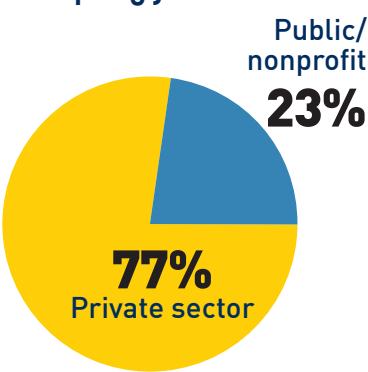

West
25%

South
12%

States employing the most grads

Top industries our graduates are working in

Technology
40%

Financial services
10%

Consulting
7%

Academic library
6%

Health/medicine
6%

University/college
dept. or service unit
6%

Consumer goods
& services
3%

Entertainment/
gaming
3%

Government
3%

Nonprofit/NGO
3%

Public library
3%

Manufacturing
2%

Marketing/
design agency
2%

Energy
1%

Start-up
1%

Salary by industry

\$109K
Average salary private sector

\$60K
Average salary public/nonprofit

- Industries in which not enough salary data was reported**
- Consumer goods & services
 - Energy
 - Entertainment/gaming
 - Government
 - Manufacturing
 - Marketing/design agency
 - Nonprofit/NGO
 - Start-up
 - University/college dept. or service unit

Where are our graduates accepting jobs?

Our graduates say...

Signing bonus/relocation package

Salaries by region

International
not enough data to report

Most valuable UMSI experiences for job outcome

Co-curricular